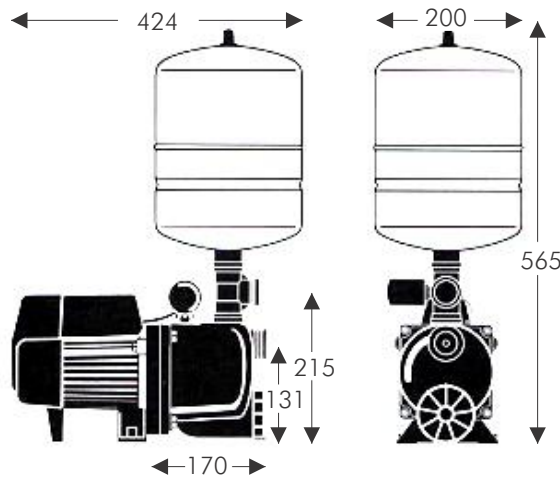

PUMP

DAVEY XP35P8 Pressure Pump is an economic jet assisted automatic centrifugal pump designed for low volume booster and water supply applications. It is particularly suited for one to three outlets including showers and garden taps. The pump is controlled by an integral pressure switch and is fitted with an external 8L steel tank incorporating a butyl diaphragm. Pump construction is plastic throughout, glass filled polycarbonate for the impeller and glass filled Noryl for the casing.

MOTOR

The pump includes an integral Davey asynchronous direct coupled PSC type motor specifically designed to match the pump output. The motor is provided with an in-built thermal overload for hot running protection and can be connected directly to a power outlet. Fuse or MCB protection must be provided.

Enclosure Class: IP55

Insulation Class: F

Voltage: 1x240V

Speed: 2900rpm

OPERATING CONDITIONS

Pumped liquid: Clean, thin chemically non-aggressive liquids containing no solids or fibres.

Max. Fluid Temperature: +50°C

Max. Ambient Temperature: +50°C

Max. Suction Lift: 6m (at sea level)

Cut-in Pressure : 1.4Bar (20psi)

Cut-out Pressure: 2.8 Bar (40psi)

PUMP DATA

Pump	Motor		Inlet	Outlet	Weight (kg)
	Power (kW)	Current (A)			
XP35P8	0.31	2.4	1" F	1" F	6

XP35P8

All dimensions in mm

© Davis & Shirliff 2018. Contents herein are not warranted. The right is reserved to amend specifications without notice.

DV62G-05/16

www.davisondshirliff.com

Davis & Shirliff

@dayliff