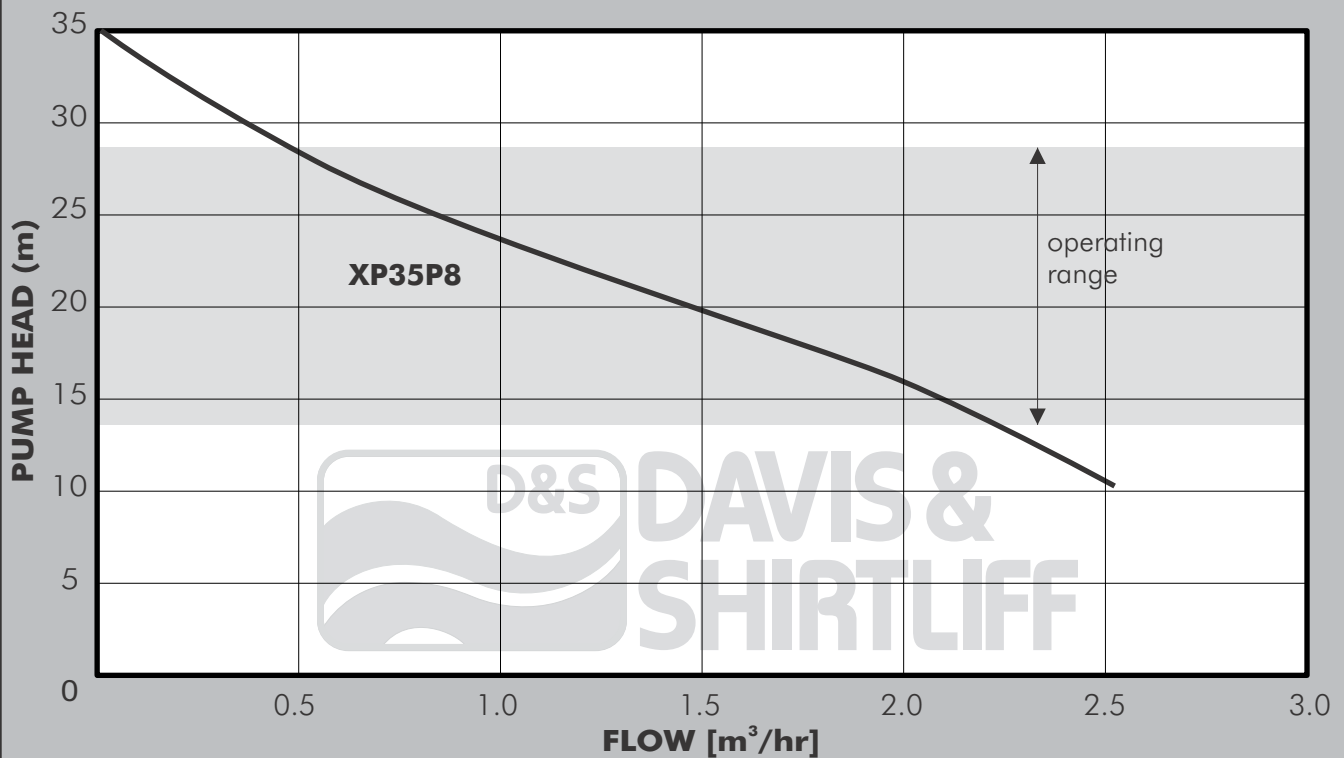

## PUMP

DAVEY XP35P8 Pressure Pump is an economic jet assisted automatic centrifugal pump designed for low volume booster and water supply applications. It is particularly suited for one to three outlets including showers and garden taps. The pump is controlled by an integral pressure switch and is fitted with an external 8L steel tank incorporating a butyl diaphragm. Pump construction is plastic throughout, glass filled polycarbonate for the impeller and glass filled Noryl for the casing.