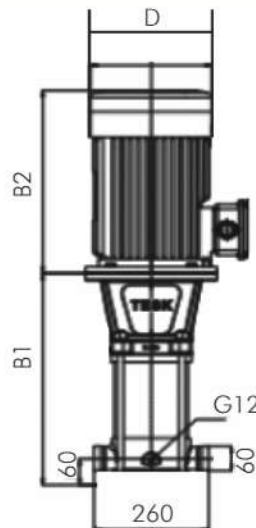

MOTOR

The pumps are coupled to high efficiency IE3 totally enclosed fan cooled 2-pole motor complying with IEC standards and must be connected to an effective motor starter in accordance with local regulations.

Enclosure Class: IP55

Insulation Class: F

Voltage: 3x415V

Speed: 2900rpm

OPERATING CONDITIONS

Pumped Liquids: Thin, clean, non-flammable, non-combustible and non-explosive liquids without solid particles or fibres.

Liquid Temperature Range: -15°C to +70°C

Maximum Ambient Temperature: +40°C

Maximum Suction Lift: According to the NPSH curve plus a safety margin of 0.5m

Maximum Operating Pressure: Up to 7.5kW - 21 bar, other - 30bar

Maximum Inlet Pressure: 3 bar

Water Quality at 20°C Temperature: TDS-35,000ppm, Chlorides - 20,000ppm

PUMP DATA

Model	Motor		Full Load Current (A)	I Start / I	Dimensions(mm)					Weight (Kgs)
	kW	HP			DN	B1	B2	B1+B2	D	
SVH4-300	7.5	10	16	1.8	32	1086	465	1551	260	113
SVH10-250	15	20	25	2.2	40	1174	610	1784	350	184
SVH15-180	22	30	43	1.9	50	1240	670	1910	360	233
SVH45-140-2	55	75	110	1.8	80	1686	670	2056	550	532

Garissa
Tel: (254) 715 494 838
Marsabit
Tel: (254) 748 590 140
Wajir
Tel: (254) 780 523 728
Isiolo
Tel: (254) 717 125 182
KENYA - COAST
Mombasa - Main Office
Tel: (254 41) 249 0850
Mombasa - Downtown
Tel: (254) 780 567 379
Malindi
Tel: (254 42) 212 0425
Kilifi
Tel: (254 40) 320 2181
Lamu
Tel: (254 20) 265 1052

Nyali
Tel: (254 20) 244 3357
Voi
Tel: (254 20) 202 8284
Laikipia - ChaniaChua
Tel: (254) 798 478 113
RWANDA
Kigali
Tel: (250 252) 504 039
Ruhuva
Tel: (243 814) 326 631
Gakiriro
Tel: (250 781) 182 374
SOUTH SUDAN
Juba
Tel: (211) 927 000 020

UGANDA
Kampala - Main Office
Tel: (256) 783 065 273
Kampala - Kilgum House
Tel: (256 414) 346 337
Kampala - Nakasero
Tel: (256 392) 734 633
Kampala - Shauri Yako
Tel: (256 414) 600 770
Gulu
Tel: (256 471) 433 041
Mbarara
Tel: (256 392) 001 556

TANZANIA
Dar es Salaam - Main Office
Tel: (255 22) 211 2515
Dar es Salaam - Kariakoo
Tel: (255 22) 218 4867
Arusha
Tel: (255 27) 254 7317
Zanzibar
Tel: (255) 774 202 069
Mwanza
Tel: (255) 783 451 540
Dodoma
Tel: (255) 753 506 530
ETHIOPIA (Associate)
Addis Ababa
Tel: (251 11) 068 7925/29