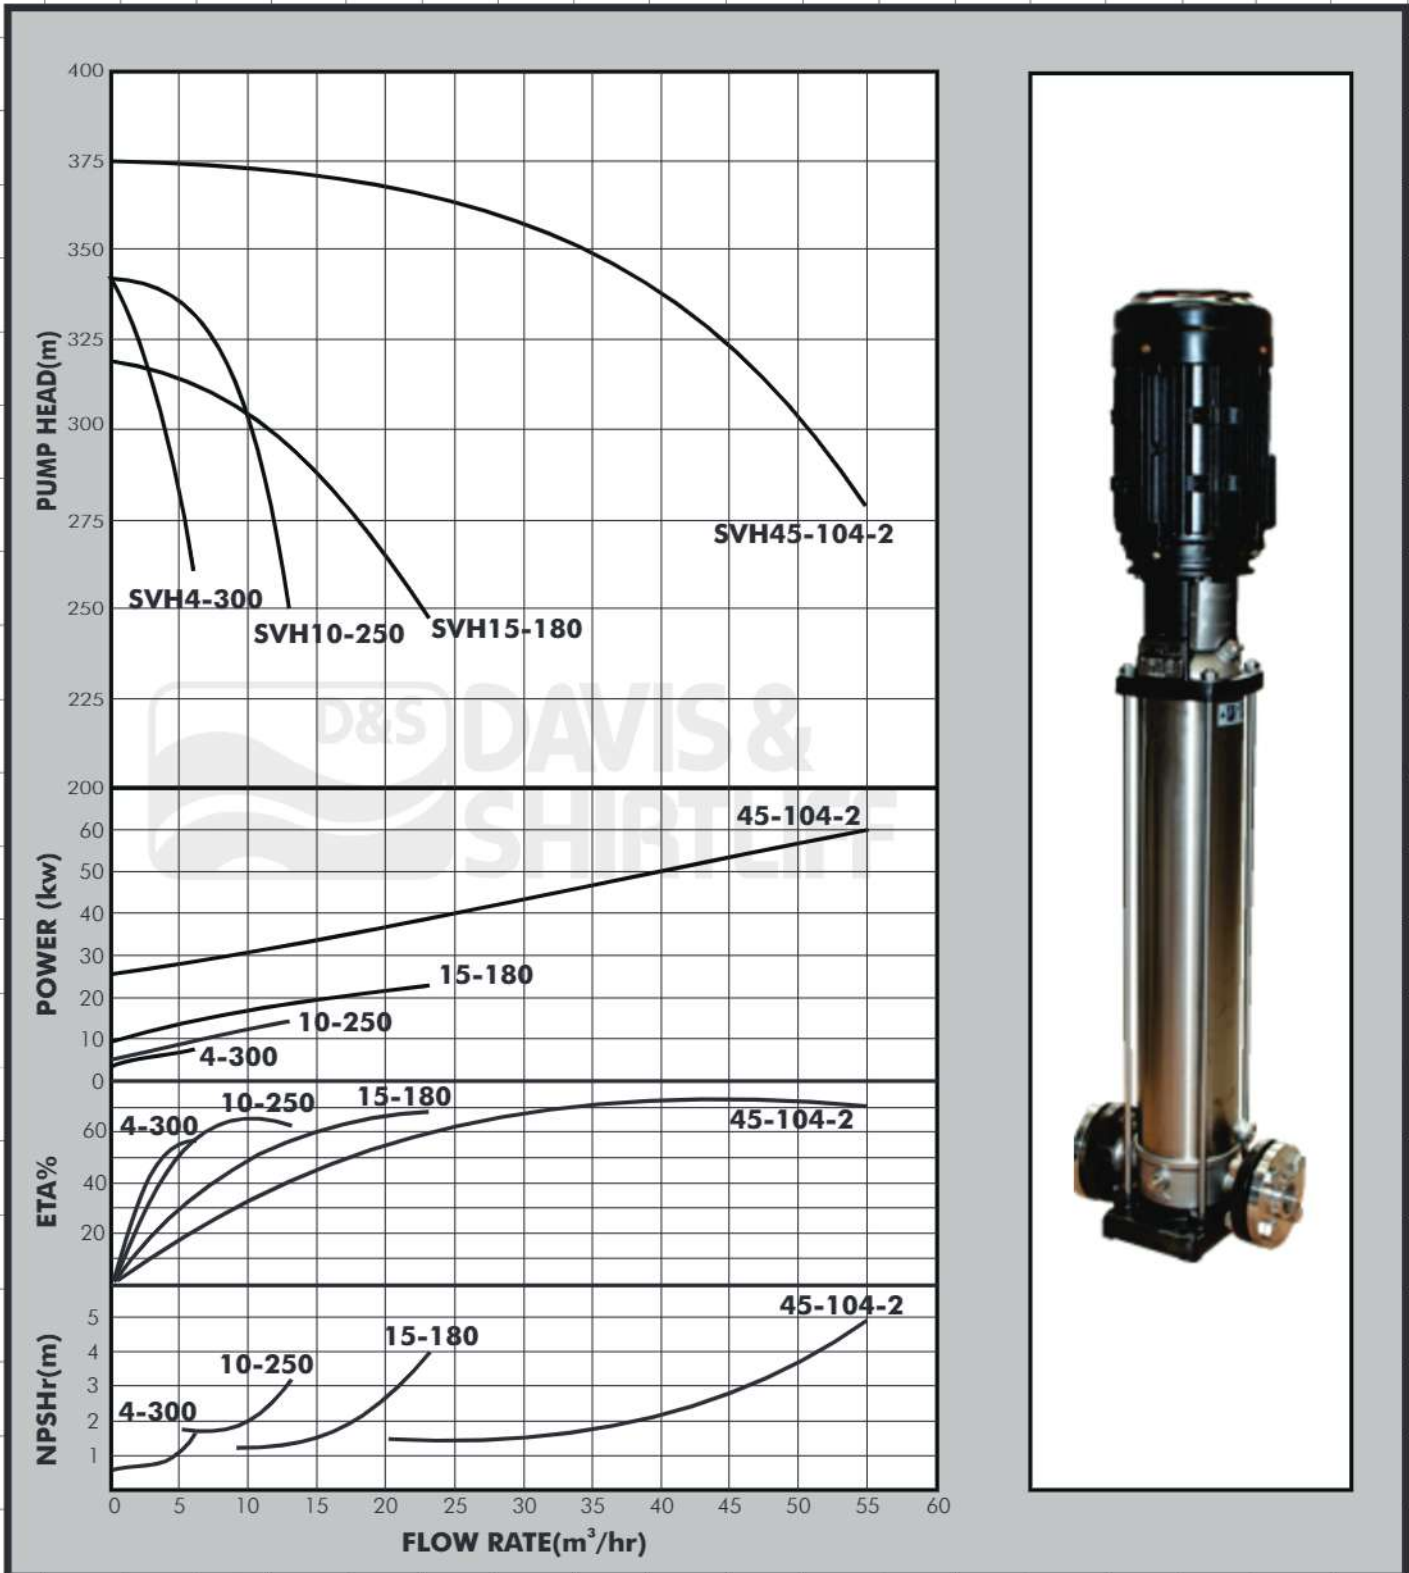

DATA SHEET

Vertical Multistage Borehole Pumps

SVH

PUMP

The DAYLIFF SVH pump range are of non-self-priming, high efficiency in-line centrifugal design with a special application for pumping highly mineralised water especially in RO plant application. The pumps are of heavy-duty construction and designed for continuous duty in high pressure installations. Material of construction is Duplex 904L stainless steel for vital components in contact with water including impellers, diffusers, intermediate chambers, shaft, top and bottom housings with high resistance to corrosion. Pumps are water lubricated and are provided with a standard cartridge type mechanical seal and BSP internally threaded counter flanges.

MOTOR

The pumps are coupled to high efficiency IE3 totally enclosed fan cooled 2-pole motor complying with IEC standards and must be connected to an effective motor starter in accordance with local regulations.

Enclosure Class: IP55

Insulation Class: F

Voltage: 3x415V

Speed: 2900rpm

OPERATING CONDITIONS

Pumped Liquids: Thin, clean, non-flammable, non-combustible and non-explosive liquids without solid particles or fibres.

Liquid Temperature Range: -15°C to +70°C

Maximum Ambient Temperature: +40°C

Maximum Suction Lift: According to the NPSH curve plus a safety margin of 0.5m

Maximum Operating Pressure: Up to 7.5kW - 21 bar, other - 30bar

Maximum Inlet Pressure: 3 bar

Water Quality at 20°C Temperature: TDS-35,000ppm, Chlorides - 20,000ppm

PUMP DATA

Model	Motor		Full Load Current (A)	I Start / I	Dimensions(mm)					Weight (Kgs)
	kW	HP			DN	B1	B2	B1+B2	D	
SVH4-300	7.5	10	16	1.8	32	1086	465	1551	260	113
SVH10-250	15	20	25	2.2	40	1174	610	1784	350	184
SVH15-180	22	30	43	1.9	50	1240	670	1910	360	233
SVH45-140-2	55	75	110	1.8	80	1686	670	2056	550	532