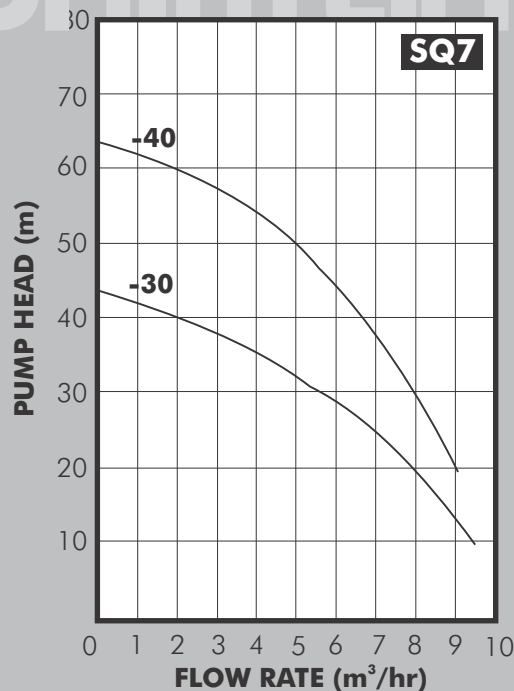

DATA SHEET

Compact Submersible Borehole Pumps

SQ

Pump End

Motor

Frequency
Converter

PUMP

The GRUNDFOS SQ range of compact submersible borehole pumps are suitable for both continuous and intermittent operation in a wide variety of applications. These include domestic water supply, water transfer and irrigation duties from both boreholes and tanks and due to excellent starting characteristics they are particularly suited to pressure control operation. The pumps offer a number of unique features provided by the built-in GRUNDFOS electronic motor controller including:-

Voltage: 1 x 240V

Speed: 10,700rpm

Power Factor: 1

OPERATING CONDITIONS

Pump liquid: Thin, clean, non aggressive liquids containing no solids or fibres.

Max. Water Temperature: +30°C (no liquid flow past motor)
+40°C (min 0.15 l/sec liquid flow past motor)

Max Water depth: 150m

Min Borehole Diameter: 80mm

PUMP DATA

| Pump Type | Number of Stages | Power (kW) | Running Current (A) | Dimensions (mm) | | Weight (kg) |
|-----------|------------------|------------|---------------------|-----------------|-----|-------------|
| | | | | A | B | |
| SQ 2-35 | 2 | 0.7 | 5.2 | 741 | 265 | 5 |
| SQ 2-85 | 5 | 1.2 | 8.4 | 825 | 346 | 6 |
| SQ 2-115 | 7 | 1.9 | 12.3 | 889 | 373 | 7 |
| SQ 3-30 | 2 | 0.7 | 5.2 | 745 | 265 | 5 |
| SQ 3-65 | 5 | 1.2 | 8.4 | 825 | 346 | 5 |
| SQ 3-105 | 8 | 1.9 | 12.3 | 942 | 427 | 7 |
| SQ 5-25 | 2 | 0.7 | 5.2 | 743 | 265 | 6 |
| SQ 5-50 | 4 | 1.7 | 11.2 | 824 | 346 | 7 |
| SQ 5-70 | 6 | 1.9 | 12.3 | 941 | 427 | 7 |
| SQ 7-30 | 2 | 1.2 | 8.4 | 743 | 265 | 6 |
| SQ 7-40 | 3 | 1.7 | 11.2 | 862 | 346 | 7 |