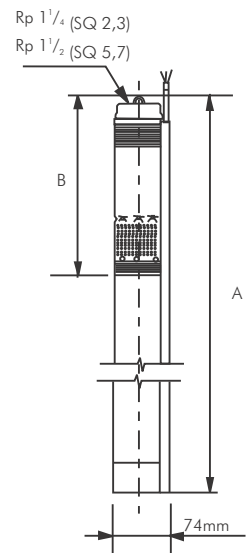

Max Water depth: 150m

Min Borehole Diameter: 80mm

PUMP DATA

| Pump Type | Number of Stages | Power (kW) | Running Current (A) | Dimensions (mm) | | Weight (kg) |
|-----------|------------------|------------|---------------------|-----------------|-----|-------------|
| | | | | A | B | |
| SQ 2-35 | 2 | 0.7 | 5.2 | 741 | 265 | 5 |
| SQ 2-85 | 5 | 1.2 | 8.4 | 825 | 346 | 6 |
| SQ 2-115 | 7 | 1.9 | 12.3 | 889 | 373 | 7 |
| SQ 3-30 | 2 | 0.7 | 5.2 | 745 | 265 | 5 |
| SQ 3-65 | 5 | 1.2 | 8.4 | 825 | 346 | 5 |
| SQ 3-105 | 8 | 1.9 | 12.3 | 942 | 427 | 7 |
| SQ 5-25 | 2 | 0.7 | 5.2 | 743 | 265 | 6 |
| SQ 5-50 | 4 | 1.7 | 11.2 | 824 | 346 | 7 |
| SQ 5-70 | 6 | 1.9 | 12.3 | 941 | 427 | 7 |
| SQ 7-30 | 2 | 1.2 | 8.4 | 743 | 265 | 6 |
| SQ 7-40 | 3 | 1.7 | 11.2 | 862 | 346 | 7 |