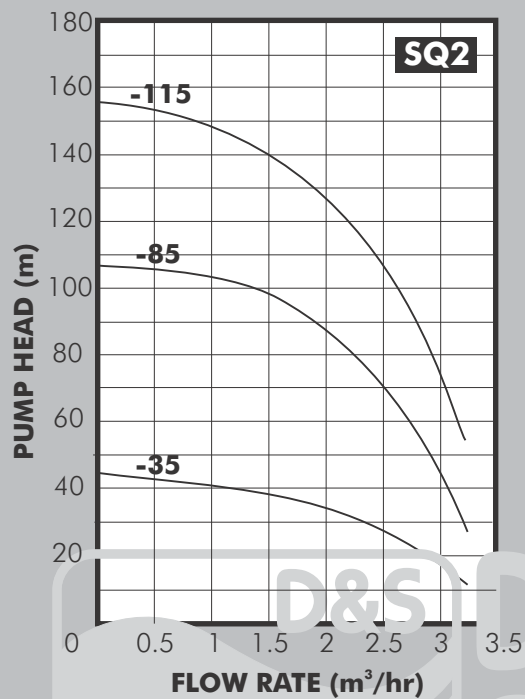

DATA SHEET

Compact Submersible Borehole Pumps

SQ

Pump End

Motor

Frequency
Converter

PUMP

The GRUNDFOS SQ range of compact submersible borehole pumps are suitable for both continuous and intermittent operation in a wide variety of applications. These include domestic water supply, water transfer and irrigation duties from both boreholes and tanks and due to excellent starting characteristics they are particularly suited to pressure control operation. The pumps offer a number of unique features provided by the built-in GRUNDFOS electronic motor controller including:-

Voltage: 1 x 240V

Speed: 10,700rpm

Power Factor: 1

OPERATING CONDITIONS

Pump liquid: Thin, clean, non aggressive liquids containing no solids or fibres.

Max. Water Temperature: +30°C (no liquid flow past motor)
+40°C (min 0.15 l/sec liquid flow past motor)

Max Water depth: 150m

Min Borehole Diameter: 80mm

PUMP DATA

| Pump Type | Number of Stages | Power (kW) | Running Current (A) | Dimensions (mm) | | Weight (kg) |
|-----------|------------------|------------|---------------------|-----------------|-----|-------------|
| | | | | A | B | |
| SQ 2-35 | 2 | 0.7 | 5.2 | 741 | 265 | 5 |
| SQ 2-85 | 5 | 1.2 | 8.4 | 825 | 346 | 6 |
| SQ 2-115 | 7 | 1.9 | 12.3 | 889 | 373 | 7 |
| SQ 3-30 | 2 | 0.7 | 5.2 | 745 | 265 | 5 |
| SQ 3-65 | 5 | 1.2 | 8.4 | 825 | 346 | 5 |
| SQ 3-105 | 8 | 1.9 | 12.3 | 942 | 427 | 7 |
| SQ 5-25 | 2 | 0.7 | 5.2 | 743 | 265 | 6 |
| SQ 5-50 | 4 | 1.7 | 11.2 | 824 | 346 | 7 |
| SQ 5-70 | 6 | 1.9 | 12.3 | 941 | 427 | 7 |
| SQ 7-30 | 2 | 1.2 | 8.4 | 743 | 265 | 6 |
| SQ 7-40 | 3 | 1.7 | 11.2 | 862 | 346 | 7 |