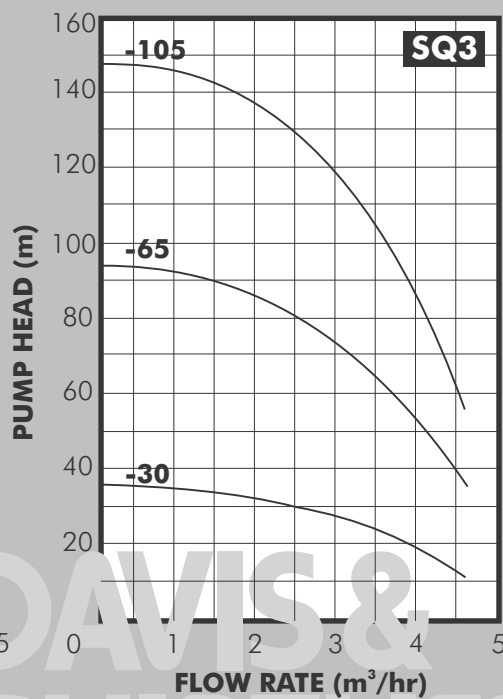

DATA SHEET

Compact Submersible Borehole Pumps

SQ

Pump End

Motor

Frequency
Converter

PUMP

The GRUNDFOS SQ range of compact submersible borehole pumps are suitable for both continuous and intermittent operation in a wide variety of applications. These include domestic water supply, water transfer and irrigation duties from both boreholes and tanks and due to excellent starting characteristics they are particularly suited to pressure control operation. The pumps offer a number of unique features provided by the built-in GRUNDFOS electronic motor controller including:-

Voltage: 1 x 240V

Speed: 10,700rpm

Power Factor: 1

OPERATING CONDITIONS

Pump liquid: Thin, clean, non aggressive liquids containing no solids or fibres.

Max. Water Temperature: +30°C (no liquid flow past motor)
+40°C (min 0.15 l/sec liquid flow past motor)

Max Water depth: 150m

Min Borehole Diameter: 80mm

PUMP DATA

| Pump Type | Number of Stages | Power (kW) | Running Current (A) | Dimensions (mm) | | Weight (kg) |
|-----------|------------------|------------|---------------------|-----------------|-----|-------------|
| | | | | A | B | |
| SQ 2-35 | 2 | 0.7 | 5.2 | 741 | 265 | 5 |
| SQ 2-85 | 5 | 1.2 | 8.4 | 825 | 346 | 6 |
| SQ 2-115 | 7 | 1.9 | 12.3 | 889 | 373 | 7 |
| SQ 3-30 | 2 | 0.7 | 5.2 | 745 | 265 | 5 |
| SQ 3-65 | 5 | 1.2 | 8.4 | 825 | 346 | 5 |
| SQ 3-105 | 8 | 1.9 | 12.3 | 942 | 427 | 7 |
| SQ 5-25 | 2 | 0.7 | 5.2 | 743 | 265 | 6 |
| SQ 5-50 | 4 | 1.7 | 11.2 | 824 | 346 | 7 |
| SQ 5-70 | 6 | 1.9 | 12.3 | 941 | 427 | 7 |
| SQ 7-30 | 2 | 1.2 | 8.4 | 743 | 265 | 6 |
| SQ 7-40 | 3 | 1.7 | 11.2 | 862 | 346 | 7 |