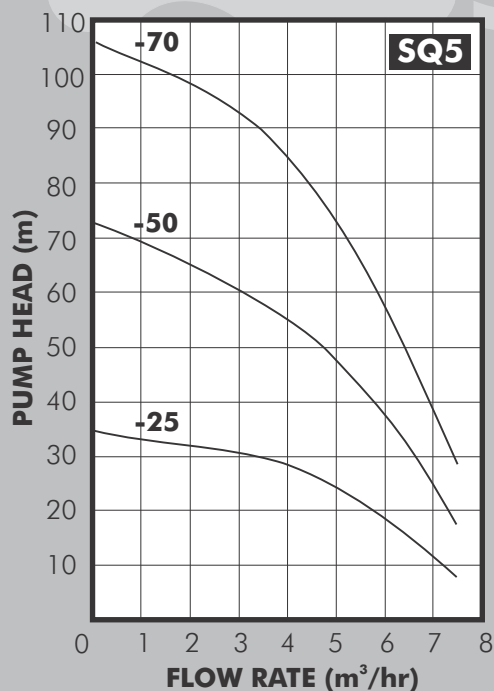

DATA SHEET

Compact Submersible Borehole Pumps

SQ

Pump End

Motor

Frequency
Converter

PUMP

The GRUNDFOS SQ range of compact submersible borehole pumps are suitable for both continuous and intermittent operation in a wide variety of applications. These include domestic water supply, water transfer and irrigation duties from both boreholes and tanks and due to excellent starting characteristics they are particularly suited to pressure control operation. The pumps offer a number of unique features provided by the built-in GRUNDFOS electronic motor controller including:-

Voltage: 1 x 240V

Speed: 10,700rpm

Power Factor: 1

OPERATING CONDITIONS

Pump liquid: Thin, clean, non aggressive liquids containing no solids or fibres.

Max. Water Temperature: +30°C (no liquid flow past motor)
+40°C (min 0.15 l/sec liquid flow past motor)

Max Water depth: 150m

Min Borehole Diameter: 80mm

PUMP DATA

| Pump Type | Number of Stages | Power (kW) | Running Current (A) | Dimensions (mm) | | Weight (kg) |
|-----------|------------------|------------|---------------------|-----------------|-----|-------------|
| | | | | A | B | |
| SQ 2-35 | 2 | 0.7 | 5.2 | 741 | 265 | 5 |
| SQ 2-85 | 5 | 1.2 | 8.4 | 825 | 346 | 6 |
| SQ 2-115 | 7 | 1.9 | 12.3 | 889 | 373 | 7 |
| SQ 3-30 | 2 | 0.7 | 5.2 | 745 | 265 | 5 |
| SQ 3-65 | 5 | 1.2 | 8.4 | 825 | 346 | 5 |
| SQ 3-105 | 8 | 1.9 | 12.3 | 942 | 427 | 7 |
| SQ 5-25 | 2 | 0.7 | 5.2 | 743 | 265 | 6 |
| SQ 5-50 | 4 | 1.7 | 11.2 | 824 | 346 | 7 |
| SQ 5-70 | 6 | 1.9 | 12.3 | 941 | 427 | 7 |
| SQ 7-30 | 2 | 1.2 | 8.4 | 743 | 265 | 6 |
| SQ 7-40 | 3 | 1.7 | 11.2 | 862 | 346 | 7 |