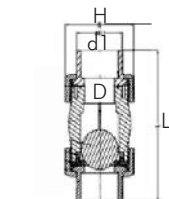

PVC FITTINGS

Pressure Rating: 16Bar
Connection Type: Solvent
Size: 1/2"-4"
 All dimensions in mm

PVC BALL VALVE

Size	1/2"	3/4"	1"	1 1/4"	1 1/2"	2"	2 1/2"	3"	4"
D	15	20	25	25	40	50	65	80	100
d1	20.3	25.3	32.3	32.3	50.3	63.3	75.3	90.4	110.4
L	115.8	129.4	147.2	147.2	185.2	195.5	226.3	278	324
H	47.5	59.7	66.5	66.5	86.8	104.5	136.5	165	172

PVC NON-RETURN VALVE SPRING TYPE

Size	1/2"	3/4"	1"	1 1/4"	1 1/2"	2"	2 1/2"	3"	4"
D	15	20	25	32	40	50	65	80	100
d1	20	25	32	40	50	63	75	90	100
L	113	131	144	163	176	197	216	265	324
H	54	62	70	82	95	113	154	167	208

PVC UNION

Size	1/2"	3/4"	1"	1 1/4"	1 1/2"	2"	2 1/2"	3"	4"
D	15	20	25	32	40	50	65	80	100
d1	20.3	25.3	32.3	40.3	50.3	63.3	75.3	90.4	110.4
L	56.3	60.7	65.6	75.2	83.5	90.9	109.8	125.6	155.5
H	54	63.2	73.8	84.6	98.2	117.3	149.5	168.5	210.5

Size	15	20	25	32	40	50	65	80	100
D	95	105	125	140	150	165	185	200	220
d1	32	38	45.6	55.5	64.5	78	93	111	135
H	14	16	16	18	19	20	25	27	29
ti	5	5.3	6.4	8.5	8.3	9	12	16	18
d2-Bolt dia	16	16	19	19	19	19	19	19	19