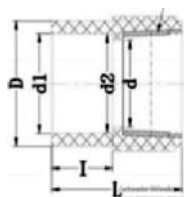

PVC NON-RETURN VALVE SPRING TYPE

Size	1/2"	3/4"	1"	1 1/4"	1 1/2"	2"	2 1/2"	3"	4"
D	15	20	25	32	40	50	65	80	100
d1	20	25	32	40	50	63	75	90	100
L	113	131	144	163	176	197	216	265	324
H	54	62	70	82	95	113	154	167	208

PVC UNION

Size	1/2"	3/4"	1"	1 1/4"	1 1/2"	2"	2 1/2"	3"	4"
D	15	20	25	32	40	50	65	80	100
d1	20.3	25.3	32.3	40.3	50.3	63.3	75.3	90.4	110.4
L	56.3	60.7	65.6	75.2	83.5	90.9	109.8	125.6	155.5
H	54	63.2	73.8	84.6	98.2	117.3	149.5	168.5	210.5

PVC MALE ADAPTOR

Size	1/2"	3/4"	1"	1 1/4"	1 1/2"	2"	2 1/2"	3"	4"
D	27	33	41	50	61	75	91	107	129
d1	20	25.4	32.4	40.5	50.5	63.5	75.5	90.5	110.5
d3	17	23	29	37	47	60	72	87	106
I	16	19	22	26	32	38	44	51	61
L		45	50	57	64	76	86	100	115

PVC FEMALE ADAPTOR

Size	20x1/2"	25x3/4"	32x1"	40x1 1/4"	50x1 1/2"	63x2"
D	27	33	41	50	61	75
d1	20	25	32	40	50	63
d2	20	25	32	40	50	63
L	40.7	45.5	51	57.6	63.6	75.4

PVC ELBOW 45DEG

Size	1/2"	3/4"	1"	1 1/4"	1 1/2"	2"	2 1/2"	3"	4"
D	27	33	41	50	61	75	91	107	129
d1	20	25	32	40	50	63	75	90	110
L	16	19	22	26	32	38	44	51	61