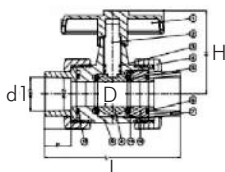

PVC FITTINGS

Pressure Rating: 16Bar
Connection Type: Solvent
Size: 1/2"-4"
 All dimensions in mm

PVC BALL VALVE

Size	1/2"	3/4"	1"	1 1/4"	1 1/2"	2"	2 1/2"	3"	4"
D	15	20	25	25	40	50	65	80	100
d1	20.3	25.3	32.3	32.3	50.3	63.3	75.3	90.4	110.4
L	115.8	129.4	147.2	147.2	185.2	195.5	226.3	278	324
H	47.5	59.7	66.5	66.5	86.8	104.5	136.5	165	172

PVC NON-RETURN VALVE SPRING TYPE

Size	1/2"	3/4"	1"	1 1/4"	1 1/2"	2"	2 1/2"	3"	4"
D	15	20	25	32	40	50	65	80	100
d1	20	25	32	40	50	63	75	90	100
L	113	131	144	163	176	197	216	265	324
H	54	62	70	82	95	113	154	167	208

PVC UNION

Size	1/2"	3/4"	1"	1 1/4"	1 1/2"	2"	2 1/2"	3"	4"
D	15	20	25	32	40	50	65	80	100
d1	20.3	25.3	32.3	40.3	50.3	63.3	75.3	90.4	110.4
L	56.3	60.7	65.6	75.2	83.5	90.9	109.8	125.6	155.5
H	54	63.2	73.8	84.6	98.2	117.3	149.5	168.5	210.5

Size	15	20	25	32	40	50	65	80	100
D	95	105	125	140	150	165	185	200	220
d1	32	38	45.6	55.5	64.5	78	93	111	135
H	14	16	16	18	19	20	25	27	29
ti	5	5.3	6.4	8.5	8.3	9	12	16	18
d2-Bolt dia	16	16	19	19	19	19	19	19	19