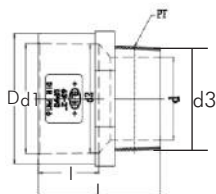

PVC MALE ADAPTOR

Size	1/2"	3/4"	1"	1 1/4"	1 1/2"	2"	2 1/2"	3"	4"
D	27	33	41	50	61	75	91	107	129
d1	20	25.4	32.4	40.5	50.5	63.5	75.5	90.5	110.5
d3	17	23	29	37	47	60	72	87	106
I	16	19	22	26	32	38	44	51	61
L		45	50	57	64	76	86	100	115