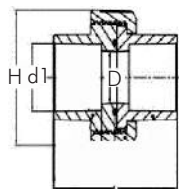

PVC FITTINGS

Pressure Rating: 16Bar
Connection Type: Solvent
Size: 1/2"-4"
 All dimensions in mm

PVC BALL VALVE

Size	1/2"	3/4"	1"	1 1/4"	1 1/2"	2"	2 1/2"	3"	4"
D	15	20	25	25	40	50	65	80	100
d1	20.3	25.3	32.3	32.3	50.3	63.3	75.3	90.4	110.4
L	115.8	129.4	147.2	147.2	185.2	195.5	226.3	278	324
H	47.5	59.7	66.5	66.5	86.8	104.5	136.5	165	172

PVC NON-RETURN VALVE SPRING TYPE

Size	1/2"	3/4"	1"	1 1/4"	1 1/2"	2"	2 1/2"	3"	4"
D	15	20	25	32	40	50	65	80	100
d1	20	25	32	40	50	63	75	90	100
L	113	131	144	163	176	197	216	265	324
H	54	62	70	82	95	113	154	167	208

PVC UNION

Size	1/2"	3/4"	1"	1 1/4"	1 1/2"	2"	2 1/2"	3"	4"
D	15	20	25	32	40	50	65	80	100
d1	20.3	25.3	32.3	40.3	50.3	63.3	75.3	90.4	110.4
L	56.3	60.7	65.6	75.2	83.5	90.9	109.8	125.6	155.5
H	54	63.2	73.8	84.6	98.2	117.3	149.5	168.5	210.5

Size	15	20	25	32	40	50	65	80	100
D	95	105	125	140	150	165	185	200	220
d1	32	38	45.6	55.5	64.5	78	93	111	135
H	14	16	16	18	19	20	25	27	29
ti	5	5.3	6.4	8.5	8.3	9	12	16	18
d2-Bolt dia	16	16	19	19	19	19	19	19	19