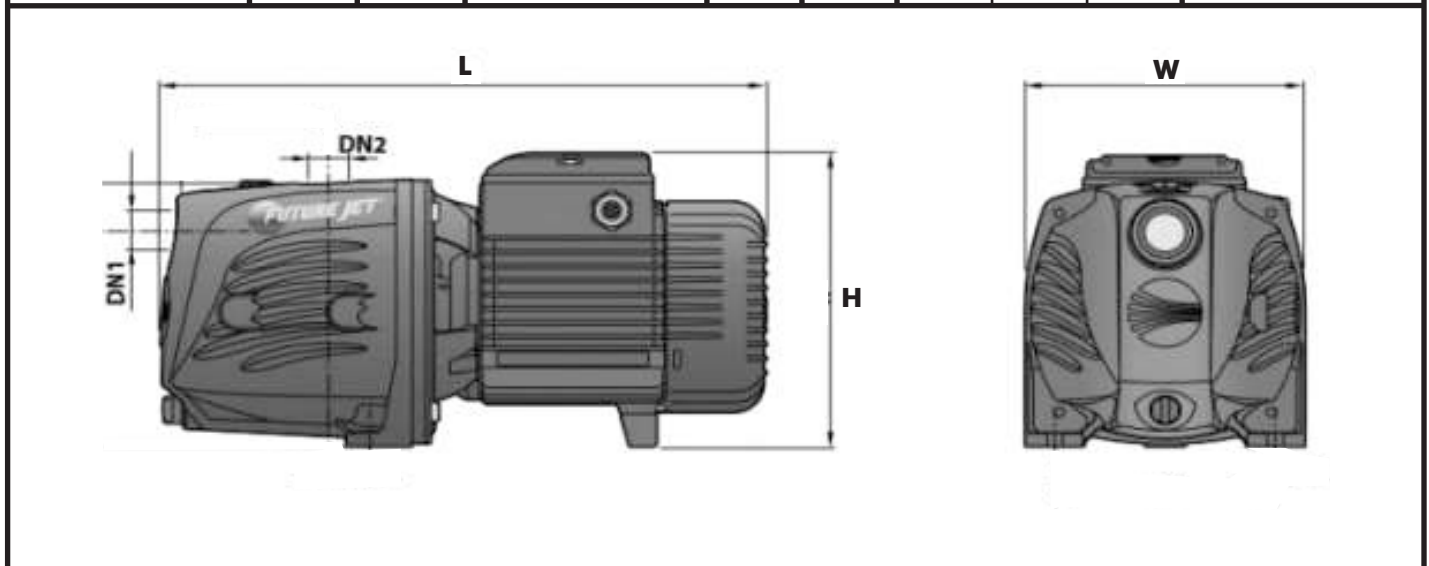

FUTURE JET, is an innovative development of the classic jet pumps capable of developing the same pressure at double the capacity of its predecessor with up to 50% reduction in energy consumption .

MOTOR

Pumps are close coupled to TEFC brushless induction motors designed for continuous operation. A thermal relay is provided in the windings to protect against electrical and mechanical overload. Motors can be connected directly to the mains power supply through a 10A fuse or MCB.

Enclosure Class: IPX4

Insulation Class: F

Voltage: 1x240V

Speed: 2900rpm

OPERATING CONDITIONS

Pumped liquid: Thin, clean, chemically non-aggressive liquids without abrasive particles or fibres

Max. Fluid Temperature: +40°C

Max. Ambient Temperature: +40°C

Max. Suction Lift: 9m

PUMP DATA

Model	Power		Current (A)	DN1 (")	DN2 (")	Dimensions(mm)			Weight (kg)
	KW	HP				L	H	W	
JETm1A	0.55	0.75	3.9	1	1	357	171	158	11
JETm 2AX	1.1	1.5	6.5			389	200	180	15

Garissa
Tel: (254) 715 494 838
Marsabit
Tel: (254) 748 590 140
Wajir
Tel: (254) 780 523 728
Isiolo
Tel: (254) 717 125 182
KENYA - COAST
Mombasa - Main Office
Tel: (254 41) 249 0868
Mombasa - Downtown
Tel: (254) 780 567 379
Malindi
Tel: (254 42) 212 0425
Diani
Tel: (254 40) 320 2161
Lamu
Tel: (254 20) 285 1052

Nyali
Tel: (254 20) 244 3357
Voi
Tel: (254 20) 202 8284
Mtwapa
Tel: (254) 798 478 113
ISIOLO
RWANDA
Kigali
Tel: (250 252) 504 039
Rubavu
Tel: (243 814) 326 631
Gakiriro
Tel: (250 781) 182 374
SOUTH SUDAN
Juba
Tel: (211) 927 000 020

ZAMBIA
Lusaka
Tel: (260 211) 845 010/1
Lusaka - ChaChaCha
Tel: (260 211) 842 350
Ndola
Tel: (260 212) 610 936
Kitwe
Tel: (260 212) 221 747
Livingstone
Tel: (260 213) 320 002
Solwezi
Tel: (260 218) 821 822
Chipata
Tel: (260 216) 222 636
DRC
Lubumbashi
Tel: (243) 978 115 412

UGANDA
Kampala - Main Office
Tel: (256) 783 065 273
Kampala - Kitgum House
Tel: (256 414) 346 337
Kampala - Nakasero
Tel: (256 392) 734 633
Kampala - Shauri Moyo
Tel: (260 414) 660 770
Gulu
Tel: (256 471) 433 041
Mbarara
Tel: (256 392) 001 556
ZIMBABWE
Harare
Tel: (263) 24 257 6246

TANZANIA
Dar es Salaam - Main Office
Tel: (255 22) 211 2515
Dar es Salaam - Kariakoo
Tel: (255 22) 218 4867
Arusha
Tel: (255 27) 254 7317
Zanzibar
Tel: (255) 774 202 069
Mwanza
Tel: (255) 783 451 540
Dodoma
Tel: (255) 753 506 530
ETHIOPIA (Associate)
Addis Ababa
Tel: (251 11) 688 7925/29