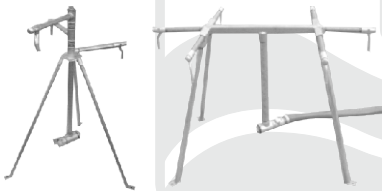

Emergency Water Distribution Accessories

PILLOW TANKS

Pillow Tanks from Evenproducts are robust collapsible water tanks designed specifically for the storage of drinking water in rugged environments being particularly applicable for emergency humanitarian relief. They are lightweight, easy to install and relocate and ideal for emergency uses. Tanks are made of PVC food grade material as approved by Oxfam and UNICEF and are resistant to chlorine. A black film sandwiched between the fabric layers blocks UV light reducing algae growth in the stored water.

Tank features include two 2" inlet/outlet ports firmly welded into the tank, a pressure reducing valve and a sampling/inspection port. Corners reinforcements are fitted for strength and leakage avoidance.

Tank Size, (Litres)	Dimensions LxWxH (mm)	Weight, (kgs)
1,500	2100x1950x500	70
5,000	3600x2600x950	95
10,000	5000x3200x1000	150
20,000	7400x3300x1000	233

DISTRIBUTION TAP STANDS

Tap Stands facilitate the delivery of water from a storage tank to users for consumption and include a manifold mounted on legs that can quickly and easily be installed. Tap stands are fitted with self-closing 3/4" taps designed for low pressure use and a quick couplings for easy connection to surface hoses. The numbers of outlets are available as required with standard sizes of three and six outlets being offered.

PVC LAY FLAT HOSE

PVC layflat hoses are lightweight and versatile suitable for temporary water delivery in a variety of applications. Made from strong UV protected reinforced PVC they are strong and durable and designed to take light delivery pressures.