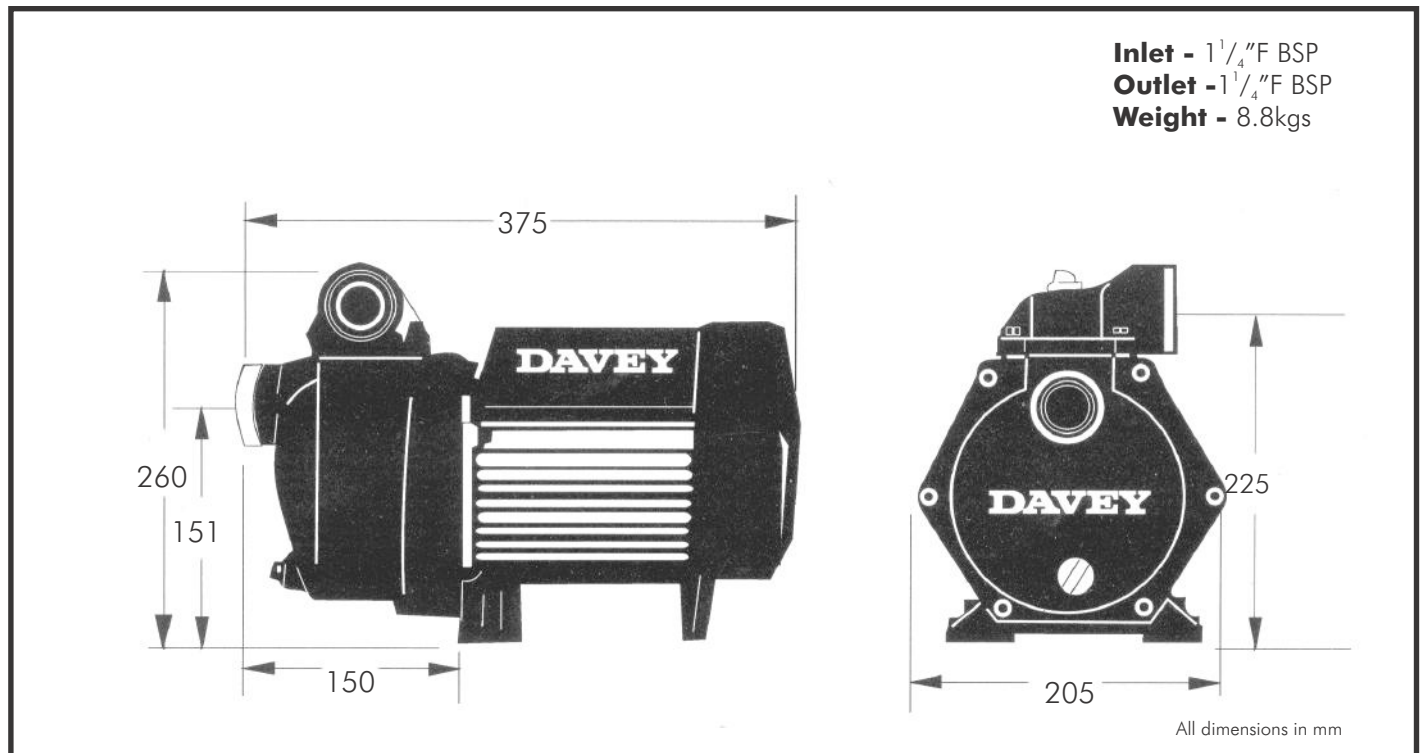

PUMP

The DAVEY Dynaprime X201 is a self-priming open impeller pump designed for water transfer, drainage, sump emptying and effluent disposal applications. The open impeller design enables the pump to handle dirty water containing some impurities and foreign matter without clogging. Another feature of the design is a built-in check valve which prevents water drainage from the suction pipe when the pump is switched off. This virtually eliminates the necessity for re-priming.

The pump body, outlet, volute and backplate are made from non corrosive glass-filled Noryl, the impeller from high strength glass-filled nylon

MOTOR

The pump includes an integral Davey TEFC PSC type motor specified to match the hydraulic load. The motor is provided with an in-built thermal overload for hot running protection and can be connected directly to a power outlet. Fuse or MCB protection must be provided.

Enclosure Class: IP55

Voltage: 1x240V

Insulation Class: F

Input Power: 0.8kW

Speed: 2900rpm

Full Load Current: 4.4A

OPERATING CONDITIONS

Pumped liquid: Thin, clean, chemically non-aggressive liquids containing some impurities and foreign matter up to 6mm diameter.

Max. Liquid Temperature: +50°C

Max. Ambient Temperature: +55°C

Max. Self Priming Depth: 5m (at sea level)

Max. Pump Inlet Pressure: 30m

PUMP DATA

© Davis & Shirliff 2018. Contents herein are not warranted. The right is reserved to amend specifications without notice.

BD7E-09/05

RWANDA
Kigali
Tel: (250) 252 504039
kigali@dayliff.co.rw
Rubavu
Tel: (243) 814 911999
rubavu@dayliff.com
ETHIOPIA (Associate)
Addis Ababa
Tel: (251 11) 515934144
ethiopia@dayliff.com
DRC
Lubumbashi
Tel: (243) 978 1154121 852 758553
drc@dayliff.com

www.davisandshirliff.com

Davis & Shirliff

@dayliff