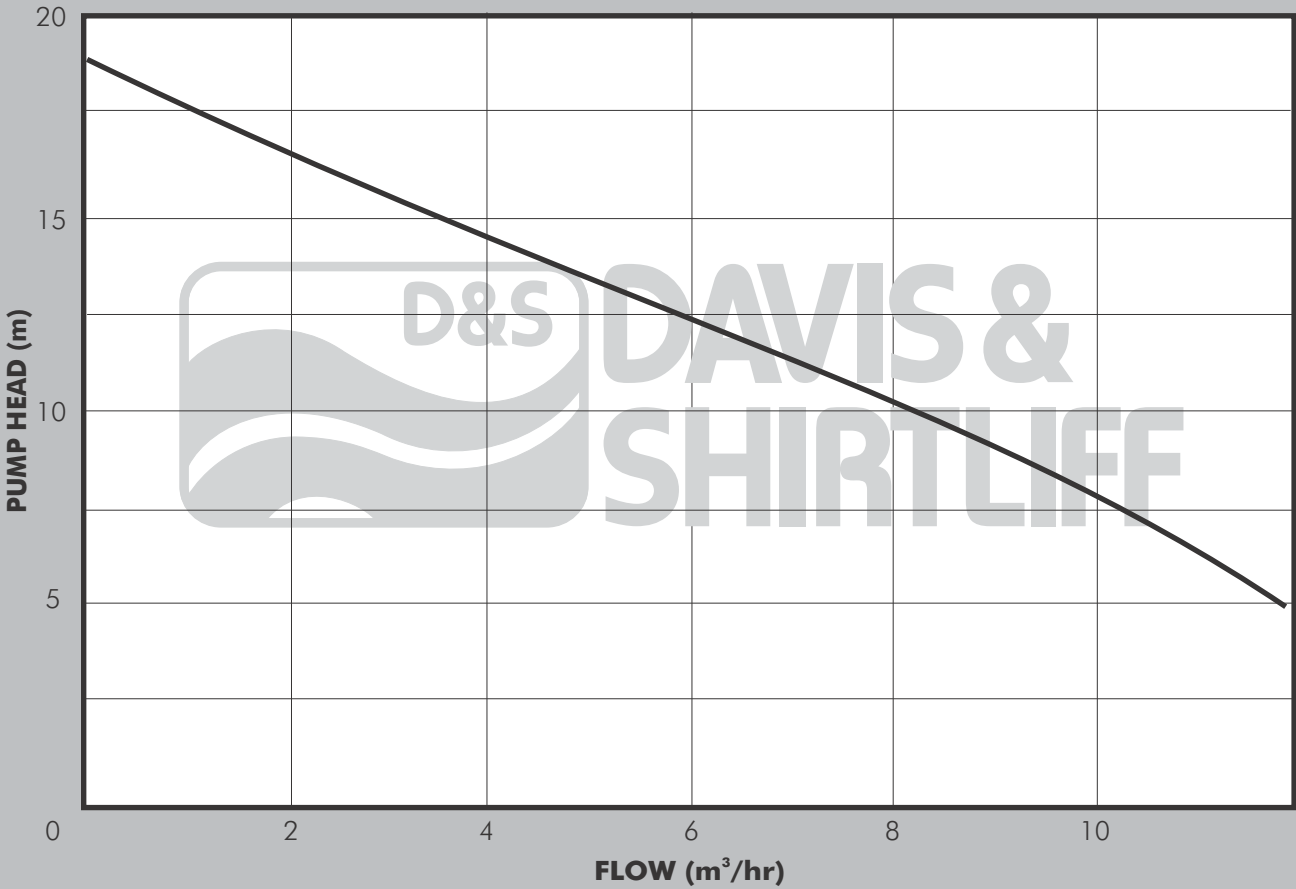

DATA SHEET

**Self Priming
Waste Water Pump**

DYNAPRIME

PUMP

The DAVEY Dynaprime X201 is a self-priming open impeller pump designed for water transfer, drainage, sump emptying and effluent disposal applications. The open impeller design enables the pump to handle dirty water containing some impurities and foreign matter without clogging. Another feature of the design is a built-in check valve which prevents water drainage from the suction pipe when the pump is switched off. This virtually eliminates the necessity for re-priming.

The pump body, outlet, volute and backplate are made from non corrosive glass-filled Noryl, the impeller from high strength glass-filled nylon

MOTOR

The pump includes an integral Davey TEFC PSC type motor specified to match the hydraulic load. The motor is provided with an in-built thermal overload for hot running protection and can be connected directly to a power outlet. Fuse or MCB protection must be provided.

Max. Liquid Temperature: +50°C

Max. Ambient Temperature: +55°C

Max. Self Priming Depth: 5m (at sea level)

Max. Pump Inlet Pressure: 30m

PUMP DATA

© Davis & Shirliff 2018. Contents herein are not warranted. The right is reserved to amend specifications without notice.