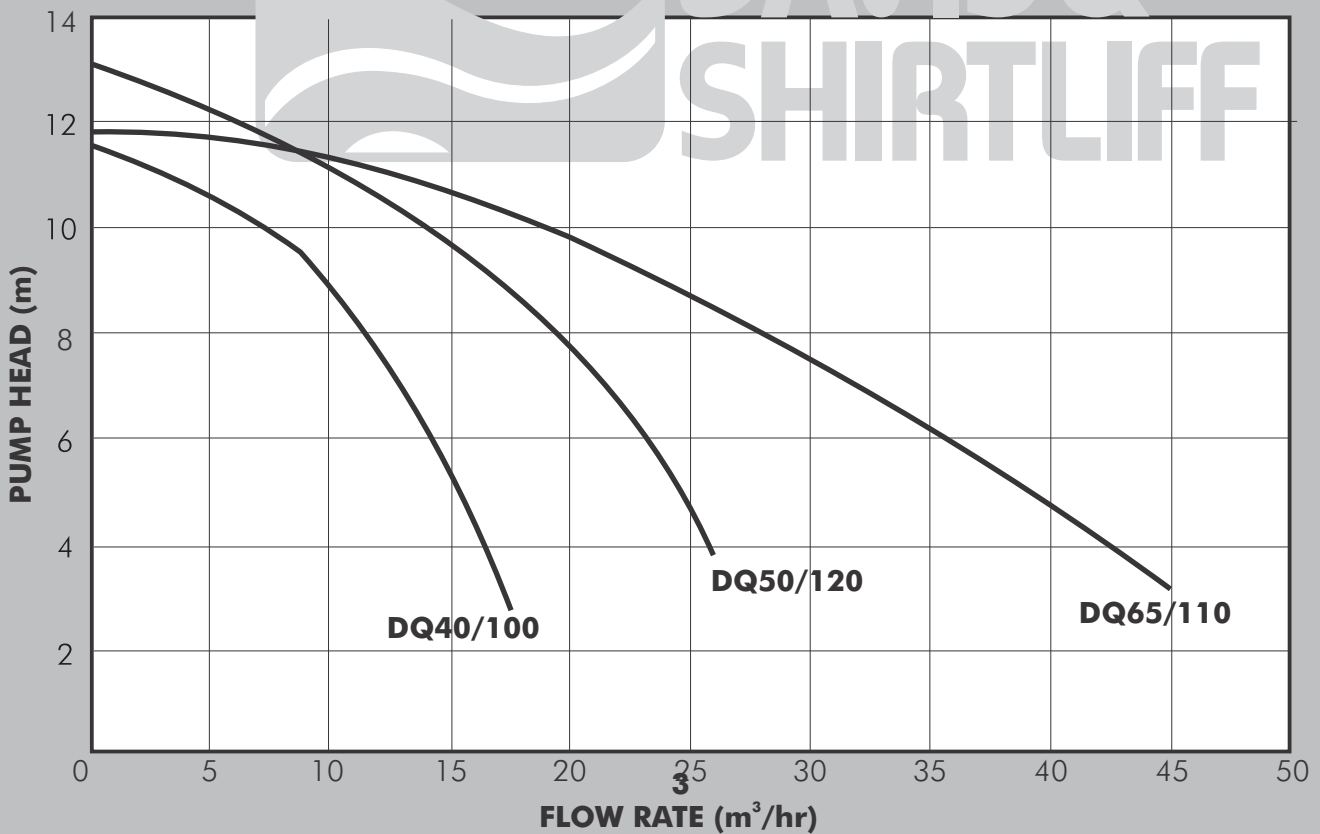

DATA SHEET

**Circulator
Pumps**

DQ 40/50/65

PUMP

The DAYLIFF DQ circulator pumps are designed for water circulation in heating, hot water, cooling or air conditioning systems where the duty requires high water volumes at low pressures. Pump construction is AISI304 stainless steel for the impeller and shaft, cast iron for the pump body and aluminium for the rotor housing.

MOTOR

The integral 2-pole asynchronous squirrel-cage motor is designed for continuous duty operating at one speed. It can be connected to mains supply through an MCB and suitably sized DOL starter

Voltage: 3x415V

Enclosure Class: IP44

Insulation Class: B

OPERATING CONDITIONS

Pumped Liquid: Thin, clean, chemically non-aggressive liquids without solid particles or fibres

Liquid Temperature: 5°C to +110°C

Max. Ambient Temperature: -10°C - +50°C

Max. operating pressure: 6bar

Certification: CE, ISO14001, OHSAS18001, ISO9001

PUMP DATA

| Model | Power (Watts) | Current (A) | Inlet/Outlet | Dimensions (mm) | | | | | | | Weight (kg) |
|-----------------|---------------|-------------|--------------|-----------------|----|-----|-----|----|-----|-----|-------------|
| | | | | B | B1 | D | D1 | D2 | L | E | |
| DQ40/100 | 550 | 1.8 | 1½" | 305 | 70 | 150 | 110 | 40 | 250 | 200 | 22 |
| DQ50/120 | 1100 | 2.3 | 2 | 315 | 75 | 165 | 125 | 50 | 280 | 205 | 28 |
| DQ65/110 | 1500 | 2.9 | 2½" | 330 | 80 | 188 | 145 | 65 | 340 | 210 | 34 |