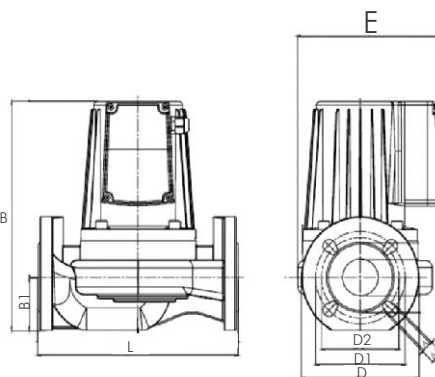

Max. operating pressure: 6bar

Certification: CE, ISO14001, OHSAS18001, ISO9001

PUMP DATA

| Model | Power (Watts) | Current (A) | Inlet/Outlet | Dimensions (mm) | | | | | | | Weight (kg) |
|-----------------|---------------|-------------|--------------|-----------------|----|-----|-----|----|-----|-----|-------------|
| | | | | B | B1 | D | D1 | D2 | L | E | |
| DQ40/100 | 550 | 1.8 | 1½" | 305 | 70 | 150 | 110 | 40 | 250 | 200 | 22 |
| DQ50/120 | 1100 | 2.3 | 2 | 315 | 75 | 165 | 125 | 50 | 280 | 205 | 28 |
| DQ65/110 | 1500 | 2.9 | 2½" | 330 | 80 | 188 | 145 | 65 | 340 | 210 | 34 |