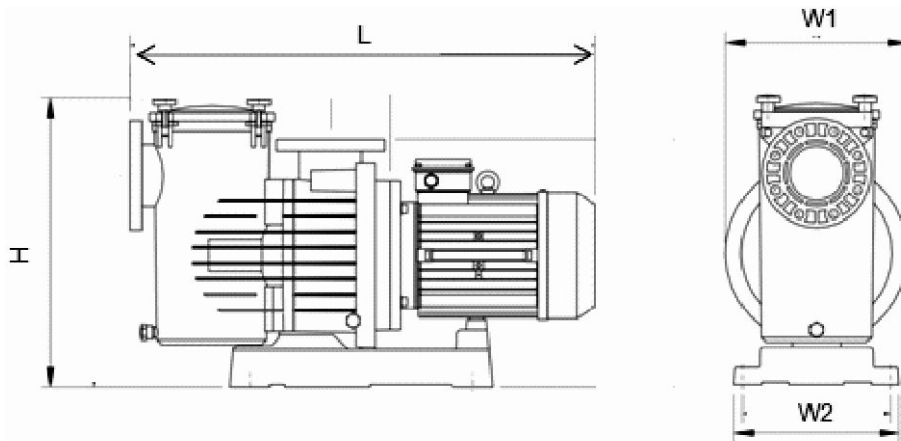

PUMP

The Dayliff Aurel range of high flow pool pumps are specially designed for large swimming pool applications. Features include flanged connections and large suction side pre-filter which together with efficient hydraulic performance ensures high filtration capacity. The integral pre-filter is fitted with a transparent polycarbonate cover with secure easy release, four stud clamp arrangement and a broad base provides for a stable mounting. Pre-filter and pump body, pump base and cover are made of GRP reinforced polypropylene and the impeller from Noryl ensuring total resistance to corrosion and pool chemicals. The pump shaft is AISI 316 stainless steel.

MOTOR

The pump is coupled to a super quiet TEFC asynchronous motor with external ventilation. It should be provided with a remote DOL starter according to local regulations.

Enclosure Class: IP55   **Insulation Class:** F   **Voltage:** 3x415V   **Speed:** 1450rpm

OPERATING CONDITIONS

Pumped Liquid: Thin, clean non chemically aggressive liquid, without solid particles or fibres

Max. Fluid Temperature: 40°C

Max. Ambient Temperature: 40°C

Max. Suction: 7m (at sea level)

PUMP DATA

Model	Power (kW)	Current (A)	Intlet/Outlet (")	Dimensions (mm)				Weight (kg)
				H	L	W1	W2	
AUREL 3	3	6.9	4	590	818	370	300	44.5
AUREL 4	4	8.8			838			53.4

© Davis & Shirliff 2018. Contents herein are not warranted. The right is reserved to amend specifications without notice.

DP297A-08/14

www.davisandshirliff.com

Davis & Shirliff

@dayliff