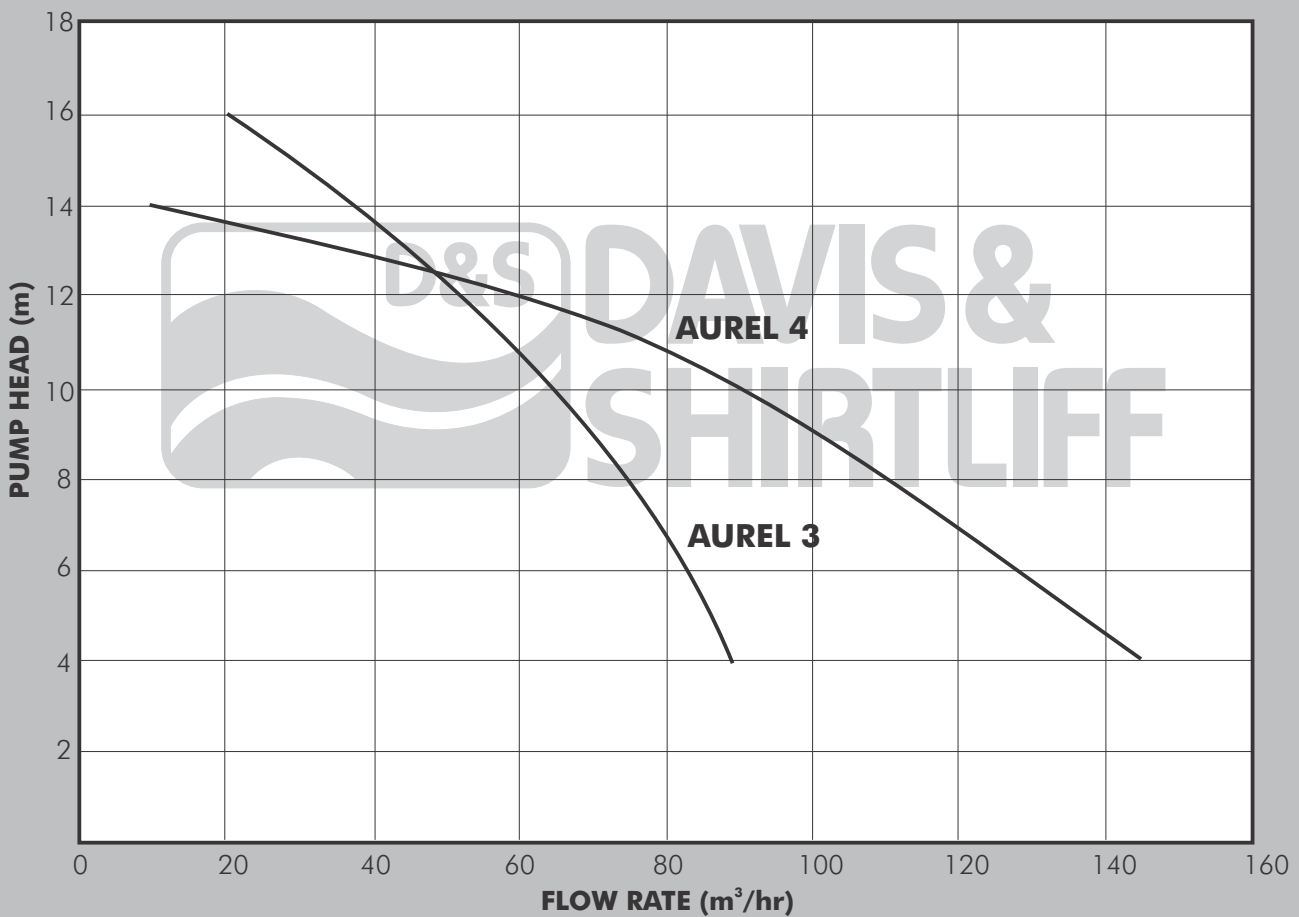

DATA SHEET

Swimming
Pool Pumps

AUREL

PUMP

The Dayliff Aurel range of high flow pool pumps are specially designed for large swimming pool applications. Features include flanged connections and large suction side pre-filter which together with efficient hydraulic performance ensures high filtration capacity. The integral pre-filter is fitted with a transparent polycarbonate cover with secure easy release, four stud clamp arrangement and a broad base provides for a stable mounting. Pre-filter and pump body, pump base and cover are made of GRP reinforced polypropylene and the impeller from Noryl ensuring total resistance to corrosion and pool chemicals. The pump shaft is AISI 316 stainless steel.

PUMP DATA

Model	Power (kW)	Current (A)	Intlet/Outlet (")	Dimensions (mm)				Weight (kg)
				H	L	W1	W2	
AUREL 3	3	6.9	4	590	818	370	300	44.5
AUREL 4	4	8.8			838			53.4

© Davis & Shirliff 2018. Contents herein are not warranted. The right is reserved to amend specifications without notice.